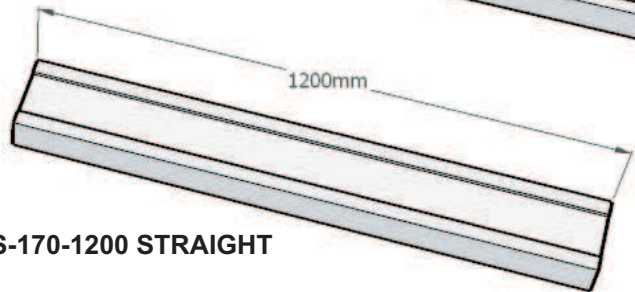

Modules

Type SC85S-170 Sushi Conveyor, 85mm Chain, single lane, 170mm wide body.

SC85S-170-2400 STRAIGHT

SC85S-170-CORNER

SC85S-170-1200 STRAIGHT

SC85S-170 DRIVE

SC85S-170-600 STRAIGHT

TYPICAL SECTION