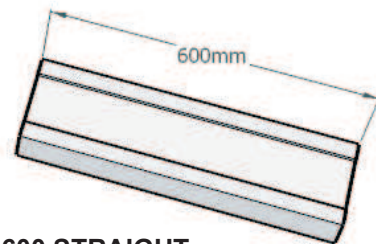

Modules

Type SC85S-170 Sushi Conveyor, 85mm Chain, single lane, 170mm wide body.

SC85S-170-2400 STRAIGHT

SC85S-170-CORNER

SC85S-170-1200 STRAIGHT

SC85S-170 DRIVE

SC85S-170-600 STRAIGHT

TYPICAL SECTION