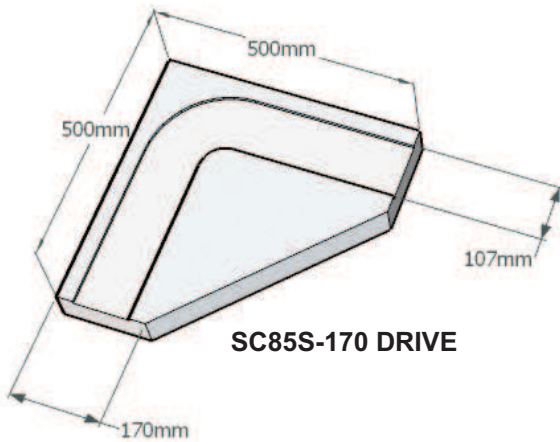

Modules

Type SC85S-170 Sushi Conveyor, 85mm Chain, single lane, 170mm wide body.

SC85S-170-2400 STRAIGHT

SC85S-170-CORNER

SC85S-170-1200 STRAIGHT

SC85S-170 DRIVE

SC85S-170-600 STRAIGHT

TYPICAL SECTION