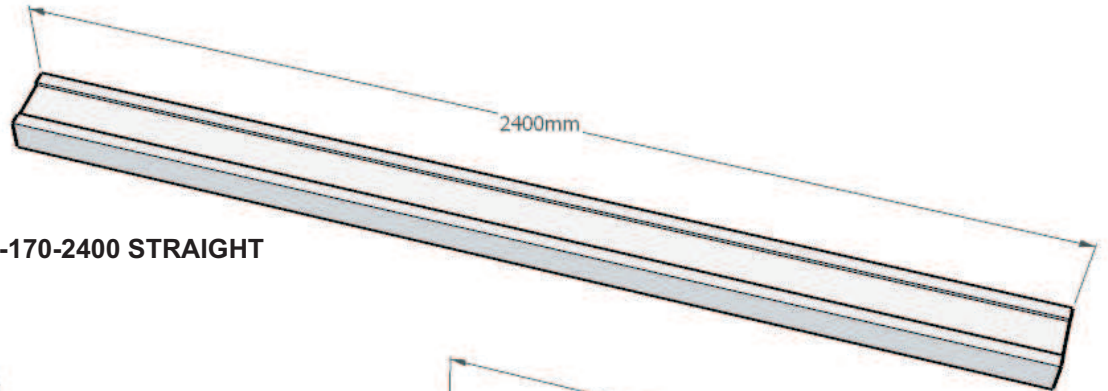

Modules

Type SC85S-170 Sushi Conveyor, 85mm Chain, single lane, 170mm wide body.

SC85S-170-2400 STRAIGHT

SC85S-170-CORNER

SC85S-170-1200 STRAIGHT

SC85S-170 DRIVE

SC85S-170-600 STRAIGHT

TYPICAL SECTION