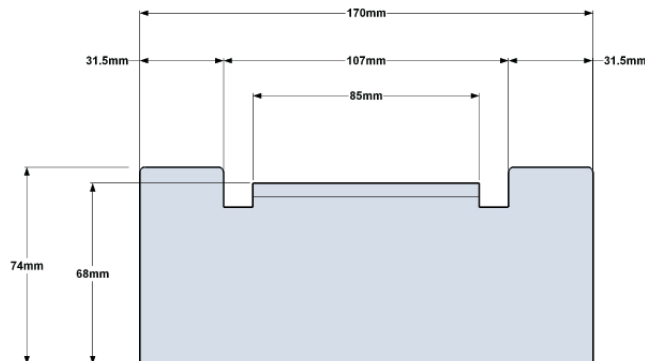

Modules

Type SC85S-170 Sushi Conveyor, 85mm Chain, single lane, 170mm wide body.

SC85S-170-2400 STRAIGHT

SC85S-170-CORNER

SC85S-170-1200 STRAIGHT

SC85S-170 DRIVE

SC85S-170-600 STRAIGHT

TYPICAL SECTION