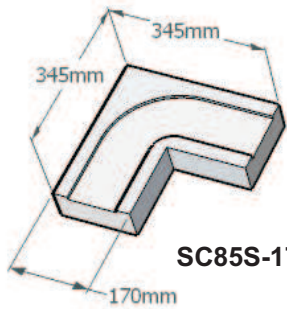

Modules

Type SC85S-170 Sushi Conveyor, 85mm Chain, single lane, 170mm wide body.

SC85S-170-2400 STRAIGHT

SC85S-170-CORNER

SC85S-170-1200 STRAIGHT

SC85S-170 DRIVE

SC85S-170-600 STRAIGHT

TYPICAL SECTION