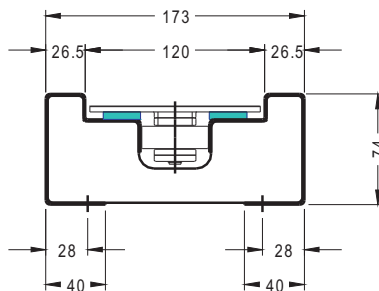

Conveyor Profiles

SC85 Standard Profile - Chain Width 85mm

SC85S-170

SC85T-376

SC85 Slim Line Profile - Chain Width 85mm

SC85S-113

SC85T-319

SC114 Large Profile - Chain Width 114mm

SC114S-173

SC114T-420

SC114 Large Profile - Chain Width 114mm

SC114S-130

SC114T-377