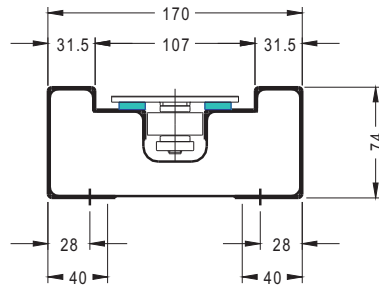

Conveyor Profiles

SC85 Standard Profile - Chain Width 85mm

SC85S-170

SC85T-376

SC85 Slim Line Profile - Chain Width 85mm

SC85S-113

SC85T-319

SC114 Large Profile - Chain Width 114mm

SC114S-173

SC114T-420

SC114 Large Profile - Chain Width 114mm

SC114S-130

SC114T-377