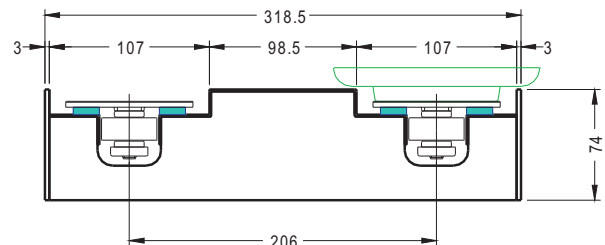

Conveyor Profiles

SC85 Standard Profile - Chain Width 85mm

SC85S-170

SC85T-376

SC85 Slim Line Profile - Chain Width 85mm

SC85S-113

SC85T-319

SC114 Large Profile - Chain Width 114mm

SC114S-173

SC114T-420

SC114 Large Profile - Chain Width 114mm

SC114S-130

SC114T-377