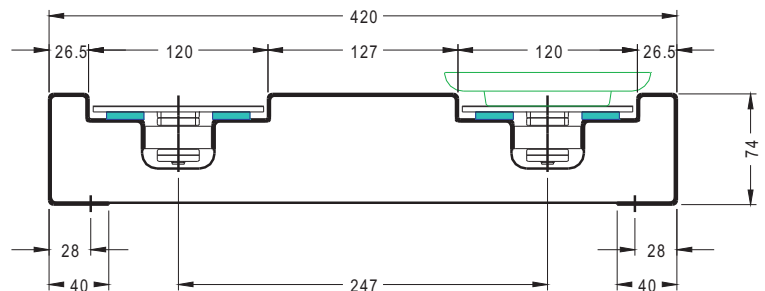

Conveyor Profiles

SC85 Standard Profile - Chain Width 85mm

SC85S-170

SC85T-376

SC85 Slim Line Profile - Chain Width 85mm

SC85S-113

SC85T-319

SC114 Large Profile - Chain Width 114mm

SC114S-173

SC114T-420

SC114 Large Profile - Chain Width 114mm

SC114S-130

SC114T-377