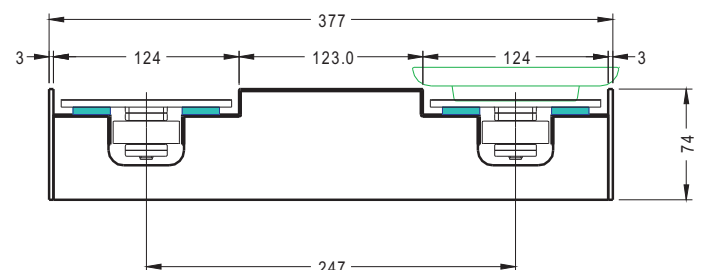

Conveyor Profiles

SC85 Standard Profile - Chain Width 85mm

SC85S-170

SC85T-376

SC85 Slim Line Profile - Chain Width 85mm

SC85S-113

SC85T-319

SC114 Large Profile - Chain Width 114mm

SC114S-173

SC114T-420

SC114 Large Profile - Chain Width 114mm

SC114S-130

SC114T-377