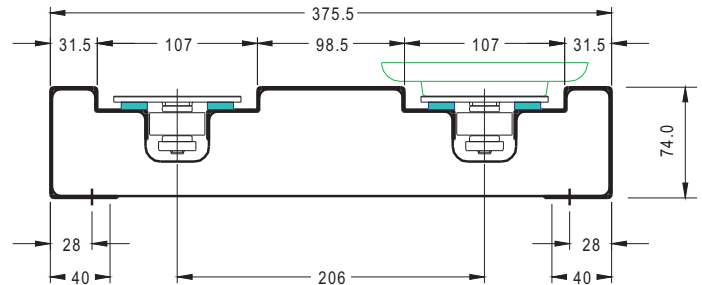

Conveyor Profiles

SC85 Standard Profile - Chain Width 85mm

SC85S-170

SC85T-376

SC85 Slim Line Profile - Chain Width 85mm

SC85S-113

SC85T-319

SC114 Large Profile - Chain Width 114mm

SC114S-173

SC114T-420

SC114 Large Profile - Chain Width 114mm

SC114S-130

SC114T-377