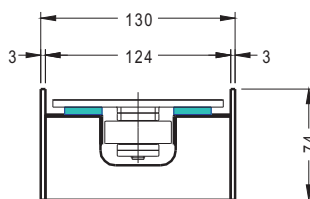

Conveyor Profiles

SC85 Standard Profile - Chain Width 85mm

SC85S-170

SC85T-376

SC85 Slim Line Profile - Chain Width 85mm

SC85S-113

SC85T-319

SC114 Large Profile - Chain Width 114mm

SC114S-173

SC114T-420

SC114 Large Profile - Chain Width 114mm

SC114S-130

SC114T-377