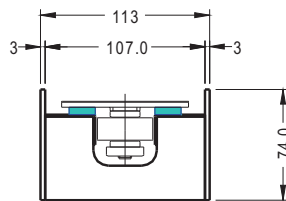

Conveyor Profiles

SC85 Standard Profile - Chain Width 85mm

SC85S-170

SC85T-376

SC85 Slim Line Profile - Chain Width 85mm

SC85S-113

SC85T-319

SC114 Large Profile - Chain Width 114mm

SC114S-173

SC114T-420

SC114 Large Profile - Chain Width 114mm

SC114S-130

SC114T-377